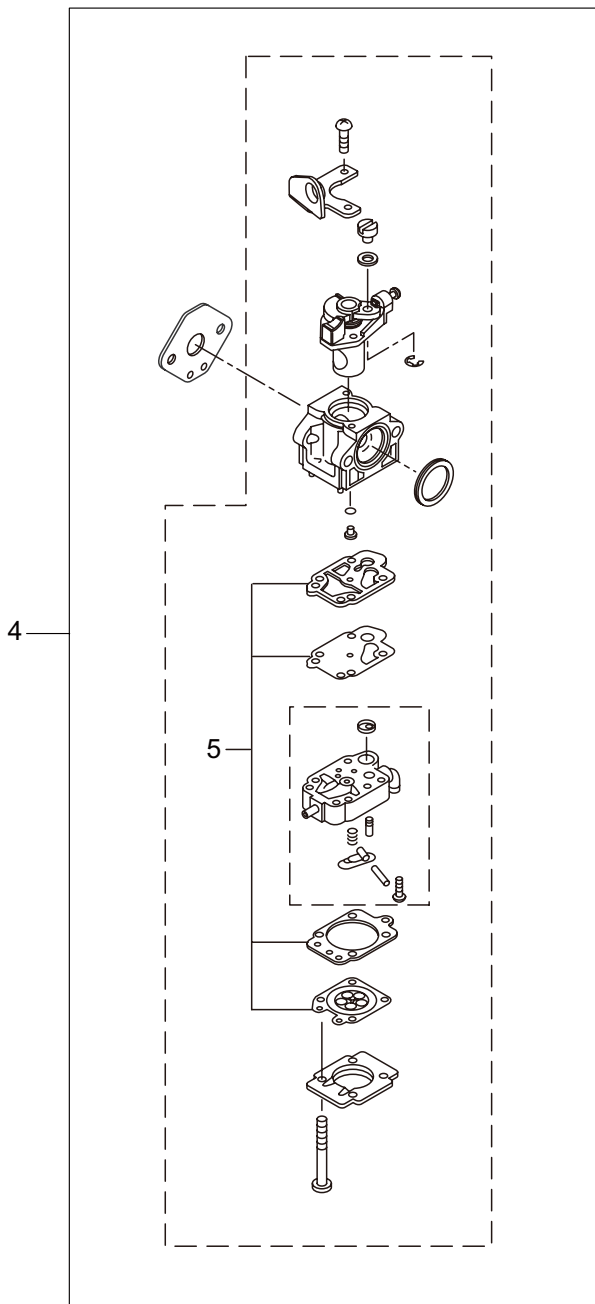

## CONTENTS

1. PARTS KIT .....	1
2. MAIN BODY .....	3
3. GEAR CASE.....	5
4. ENGINE .....	7
5. CARBURETOR, FUEL TANK .....	11
6. ACCESSORIES .....	13

2023. 02.

P/N 525399

BC4322RS  
1. PARTS KIT

1

2

3

BC4322RS  
2. MAIN BODY

Ref. No.	Part No.	Part Name	Q'ty	Remarks
2-1	365116	BC4322RS	1	
2-2	222543	Clutch Case Ass'y	1	Incl.3-10
2-3	222544	Bearing Case	1	
2-4	012649	Bearing	1	#6201ZZ
2-5	016732	Snap Ring	1	#32
2-6	217045	Buffer (A)	1	
2-7	217046	Buffer (B)	1	
2-8	217047	Washer	1	
2-9	092033	Screw	4	M5x15
2-10	222370	Driveshaft Tube Adapter	1	
2-11	217134	Bolt	1	M6x30
2-12	222546	Clutch Drum	1	
2-13	222522	Driveshaft Ass'y	1	
2-14	224129	Driveshaft Tube	1	
2-15	231143	Throttle Trigger	1	
2-16	234696	Hanging Bracket Ass'y	1	Incl.17,18
2-17	232700	Bolt	1	M5x25
2-18	126993	Nut	1	M5
2-19	244238	Label	1	BC4322RS
2-20	223188	Label	1	
2-21	228207	Label	1	
2-22	243344	Label	1	MADE IN JAPAN
2-23	234345	Hanging Strap Ass'y	1	
2-24	232104	Loop Handle Ass'y	1	Incl.25-27
2-25	226462	Loop Handle	1	
2-26	215608	Cap Screw	4	M5x30x16
2-27	081027	Nut	4	M5
2-28	232092	Safety Cover Ass'y	1	Incl.29-35
2-29	231262	Safety Cover Ass'y	1	Incl.30,31
2-30	237364	Threaded Bracket	1	
2-31	221580	Screw	1	4x8
2-32	232093	Bracket Ass'y	1	Incl.33-35
2-33	223179	Bracket	1	
2-34	220632	Cap Screw	2	M6x30
2-35	231704	Washer	2	6x13xt1.0
2-36	231882	String Cutter Ass'y	1	Incl.37-39
2-37	230747	String Cutter	1	
2-38	261250	Cap Screw	1	M5x20
2-39	228325	Nut	1	
2-40	230748	Cover Extention	1	
2-41	219113	Cap Screw	4	M6x20