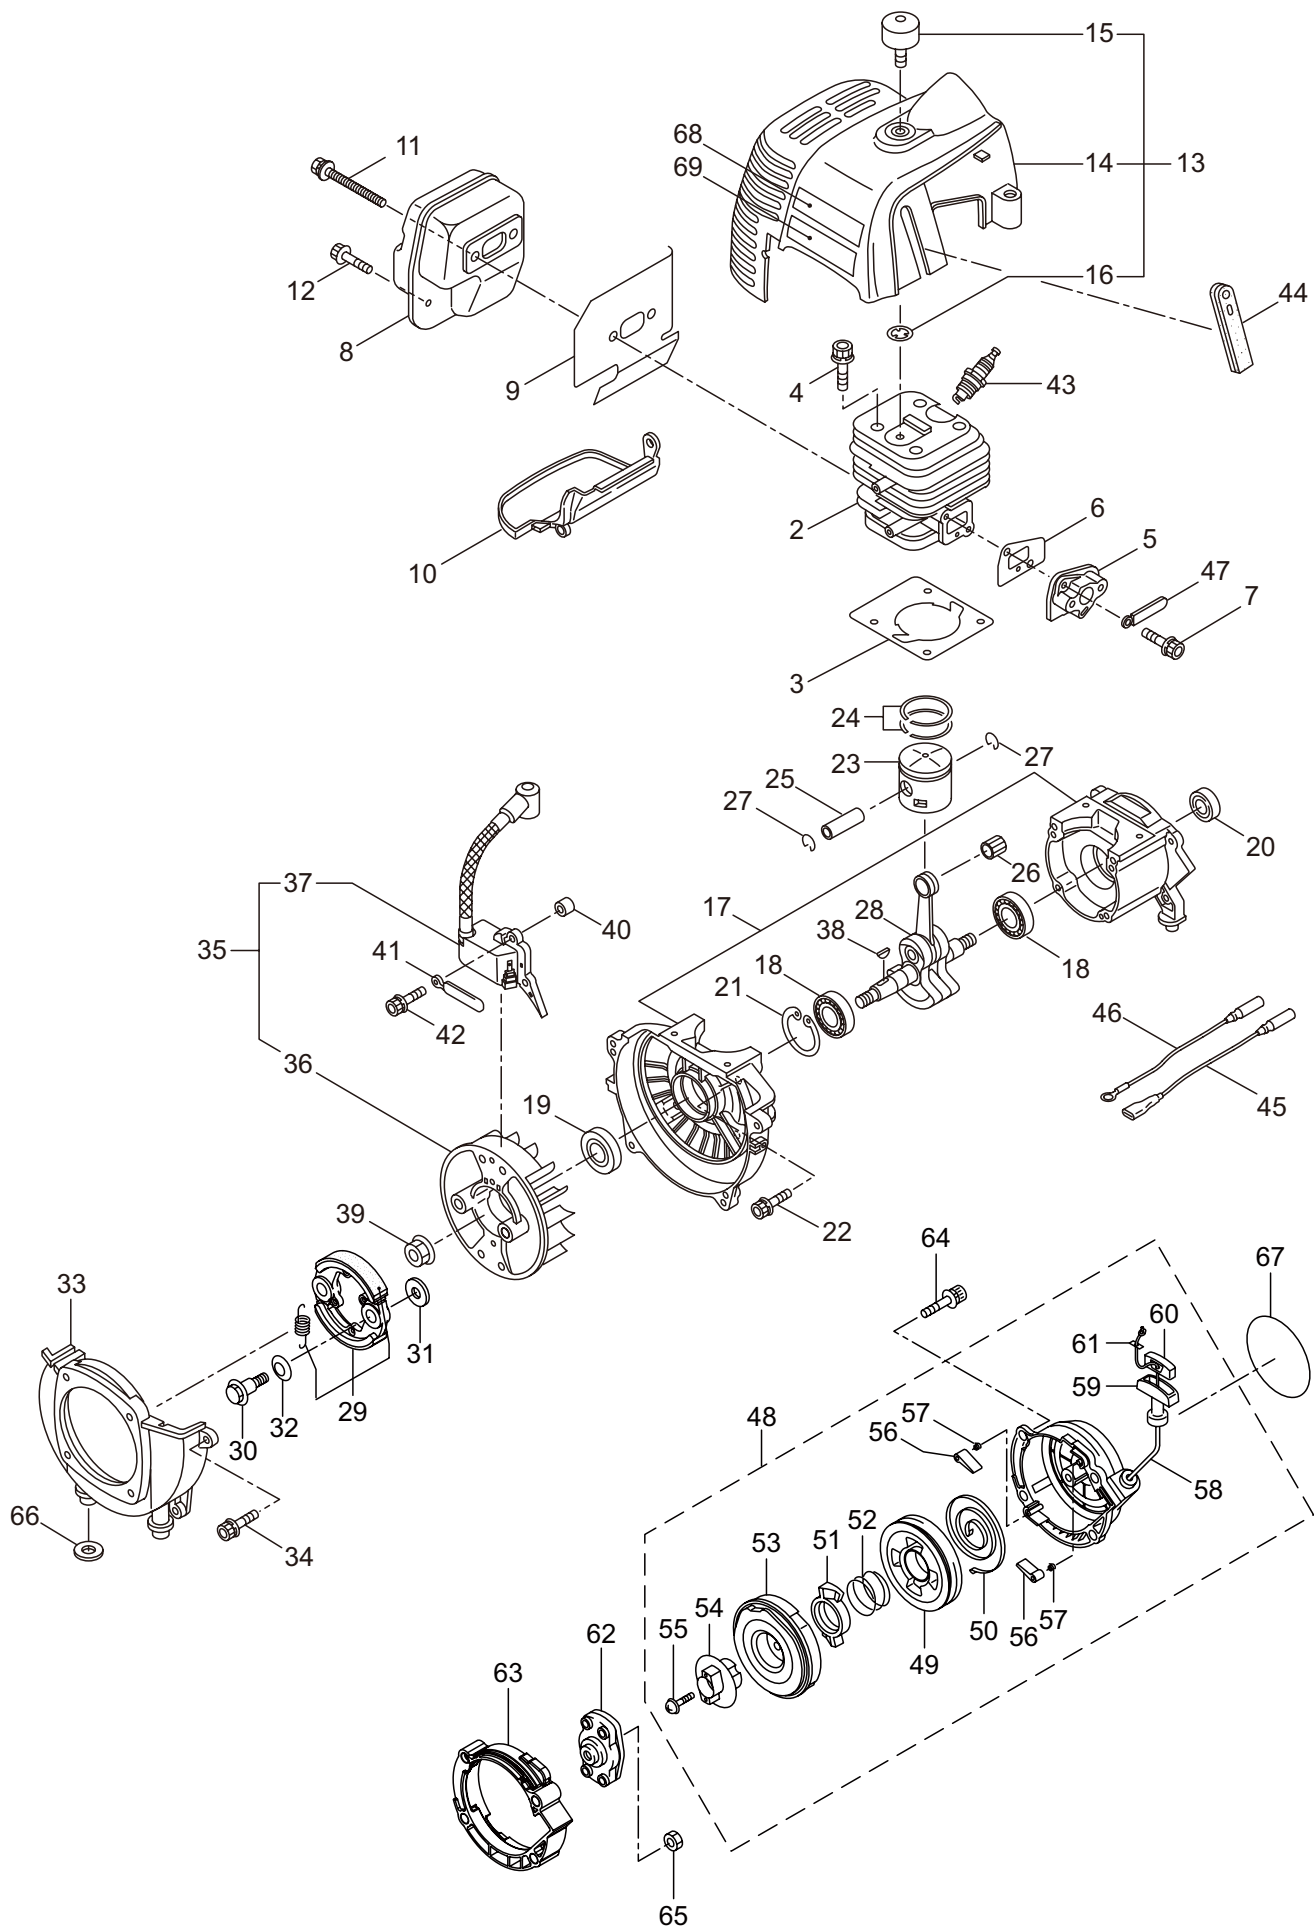

BC4322RS
4. ENGINE

Ref. No.	Part No.	Part Name	Q'ty	Remarks
4-46	284541	Wire,Lead	1	Incl.49-61
4-47	264588	Clamp	1	
4-48	286919	Recoil Ass'y	1	
4-49	280994	Pulley	1	
4-50	280995	Spiral Spring	1	
4-51	280996	Pawl	1	
4-52	280997	Return Spring	1	
4-53	555277	Spring Comp	1	
4-54	280999	Plate	1	
4-55	281000	Set Screw	1	
4-56	281001	Pawl	2	
4-57	281002	Return Spring	2	
4-58	281004	Starter Rope	1	
4-59	262633	Starter Grip	1	
4-60	262981	Cap	1	
4-61	281005	Rope Stopper	1	M5x40 M8
4-62	280834	Starter Pulley Ass'y	1	
4-63	286922	Adapter	1	
4-64	261999	Cap Screw	4	
4-65	126990	Nut	1	
4-66	285735	Packing	4	MARUYAMA
4-67	248685	Label	1	
4-68	265694	Label	1	
4-69	246302	Label	1