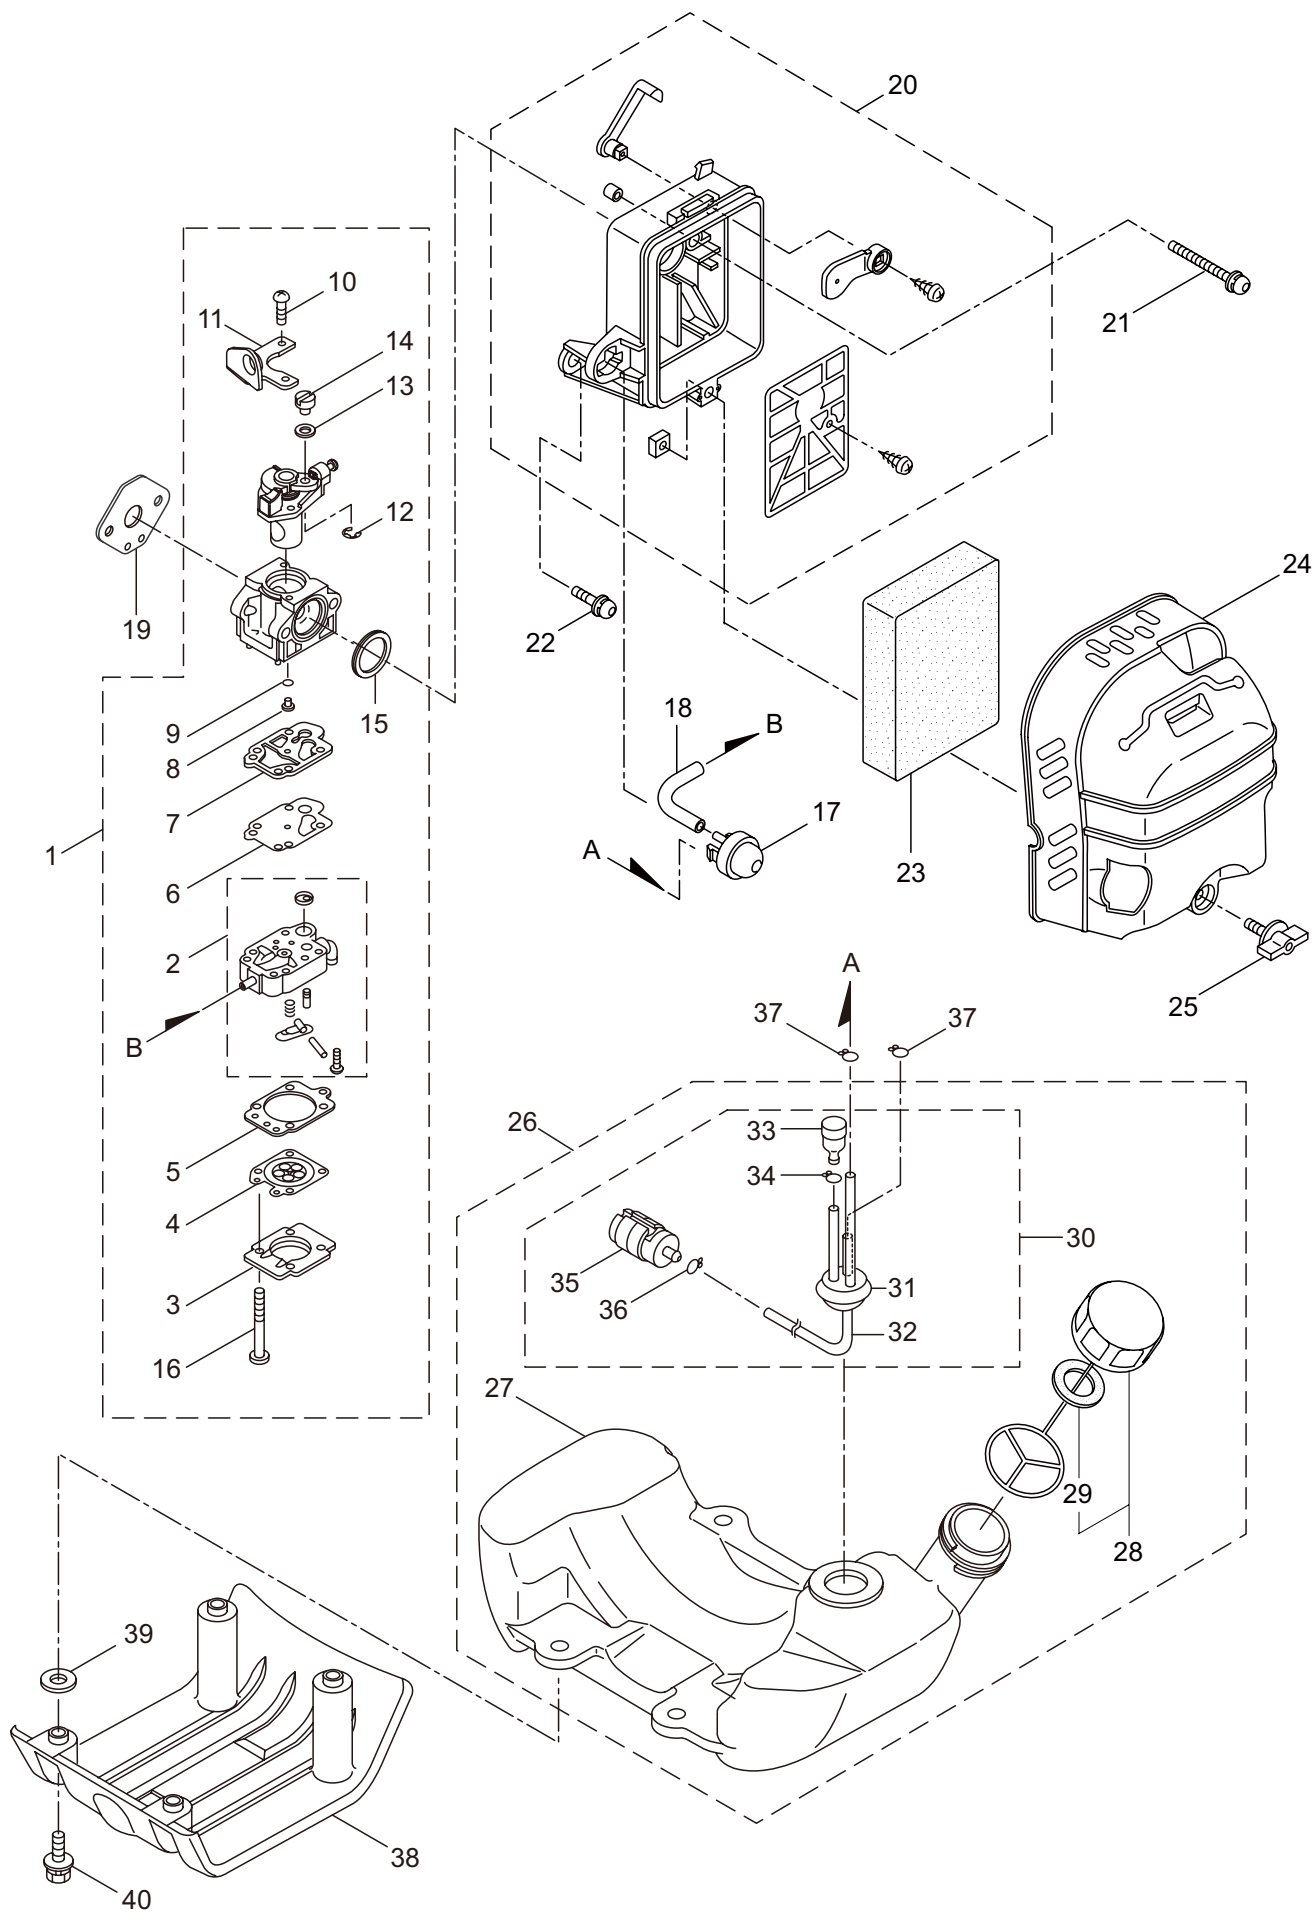

BC4322RS

5. CARBURETOR, FUEL TANK

Ref. No.	Part No.	Part Name	Q'ty	Remarks	
5-1	287021	Carburetor Ass'y	1	Incl.2-16 New gasket required	
5-2	283124	Pump Body	1		
5-3	263726	Cover Plate	1		
5-4	283905	Diaphragm, Metering	1		
5-5	263727	Gasket	1		
5-6	262994	Diaphragm,Fuel Pump	1		
5-7	282576	Gasket	1		
5-8	287061	Main Jet	1		
5-9	261871	O-Ring	1		
5-10	261875	Screw	2		
5-11	264677	Bracket	1		
5-12	261876	E-Ring	1		
5-13	264678	Washer	1		
5-14	261658	Swivel	1		
5-15	261657	Packing	1		
5-16	263737	Screw	4		
5-17	282299	Pump	1		
5-18	282512	Fuel Pipe	1		
5-19	282301	Gasket	1		
5-20	249200	Case Ass'y	1		
5-21	261814	Cap Screw	2	M5x50	
5-22	264807	Cap Screw	1	M5x16	
5-23	282306	Element	1		
5-24	285814	Cleaner Cover	1		
5-25	279350	Knob	1		
5-26	286893	Fuel Tank Ass'y	1	Incl.27-36	
5-27	286067	Fuel Tank	1		
5-28	275306	Fuel Tank Cap Ass'y	1	Incl.29	
5-29	274875	Gasket	1		
5-30	286794	Fuel Pipe Pick-up Ass'y	1	Incl.31-36	
5-31	268065	Grommet	1		
5-32	262649	Fuel Pipe	1		
5-33	261590	Breather	1		
5-34	261117	Clip	1		
5-35	247107	Filter Ass'y	1		
5-36	261117	Clip	1		
5-37	261117	Clip	2		
5-38	285819	Stand	1		
5-39	285735	Packing	4		
5-40	281714	Cap Screw	4		M5x20