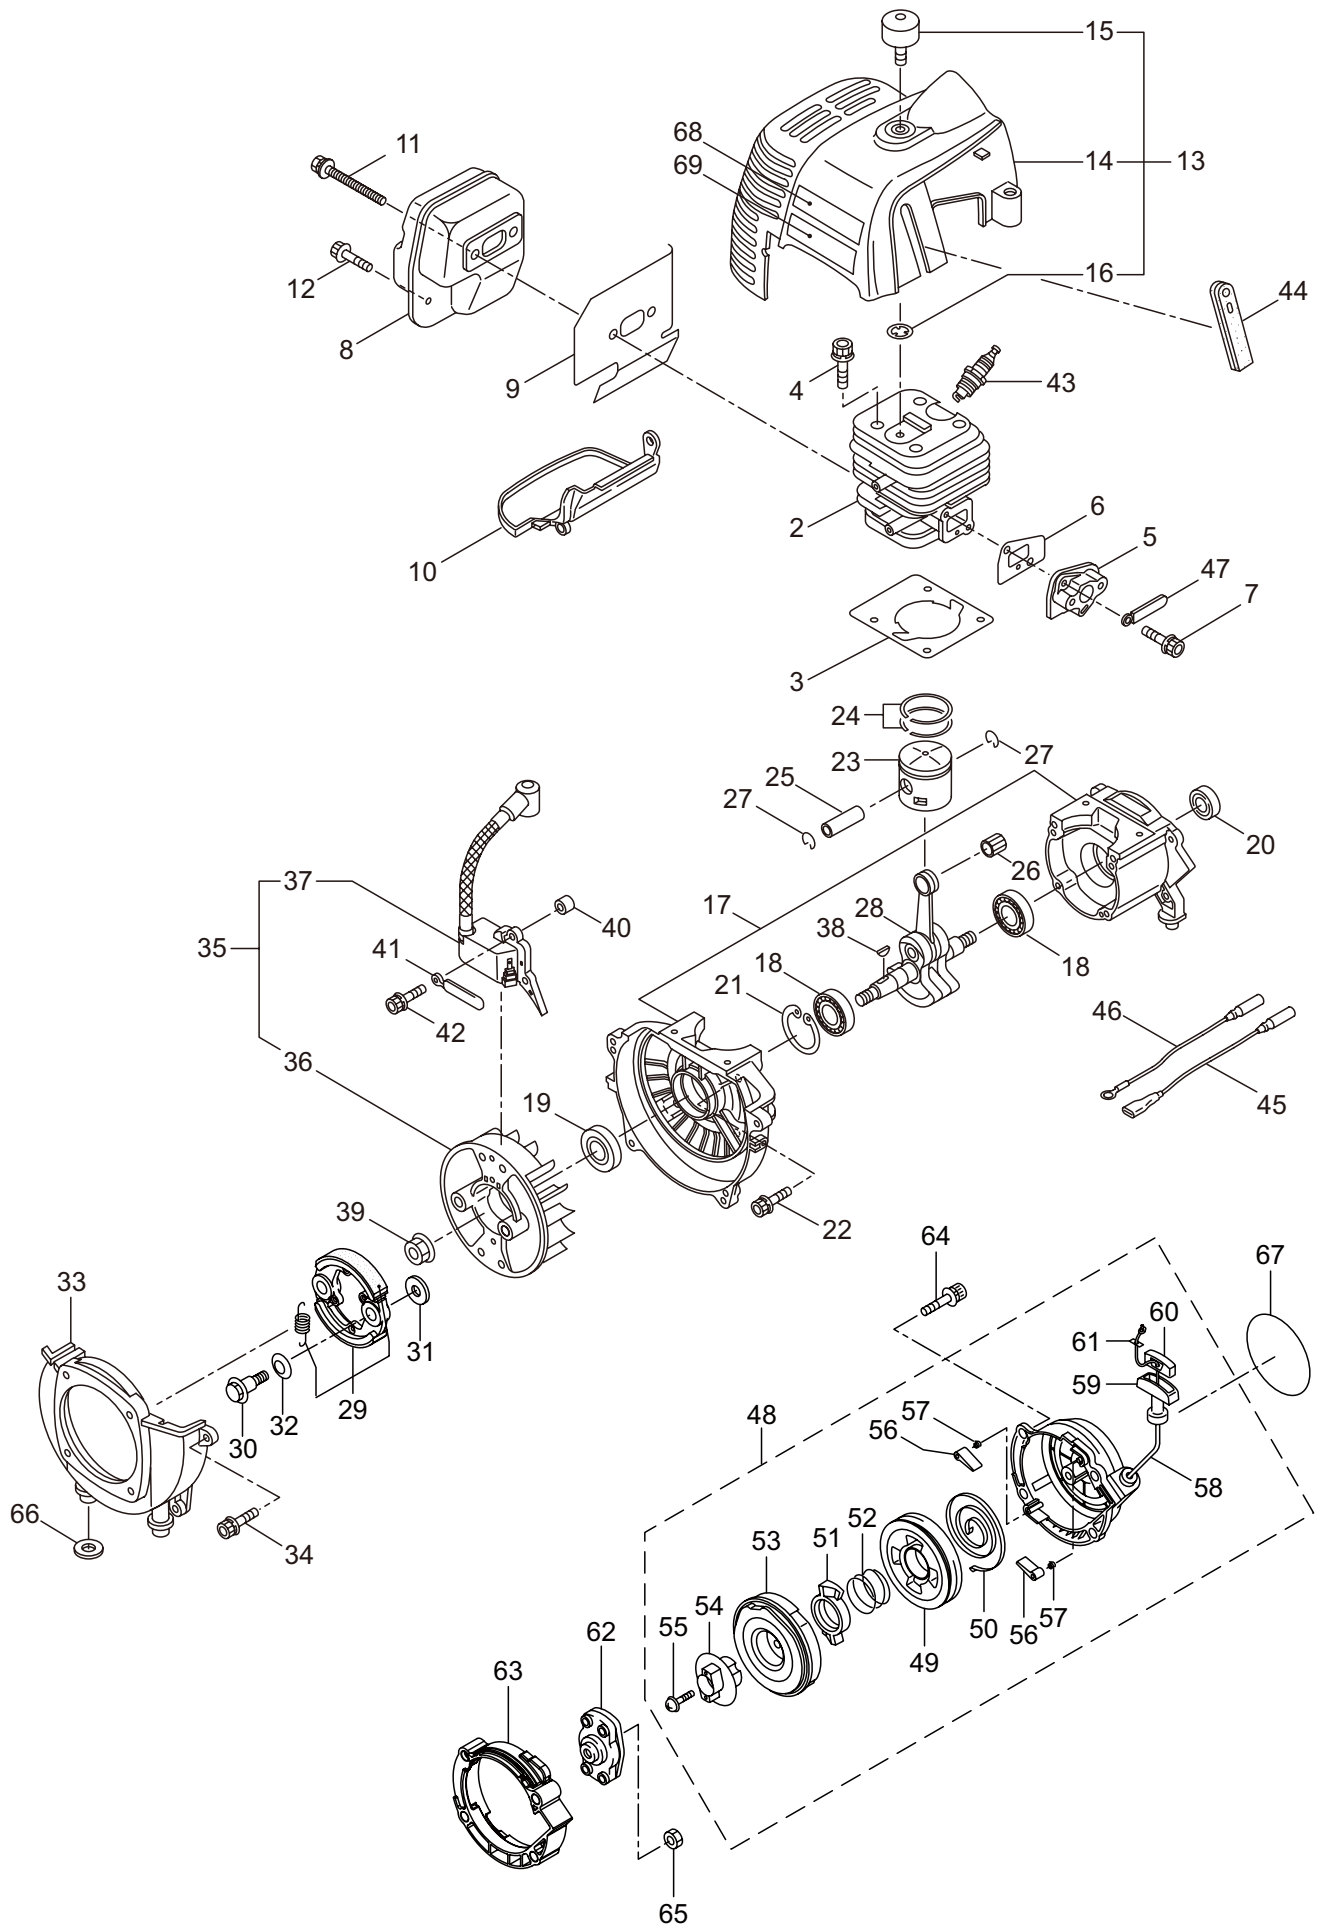

BC4322RS
4. ENGINE

Ref. No.	Part No.	Part Name	Q'ty	Remarks
4-1	875708	Engine	1	CE420/42
4-2	246493	Cylinder Comp	1	
4-3	279101	Gasket	1	
4-4	261246	Cap Screw	4	M5x25
4-5	285778	Insulator	1	New gasket required
4-6	285779	Gasket	1	
4-7	265924	Cap Screw	2	M5x25
4-8	285781	Muffler Comp	1	
4-9	285783	Gasket	1	
4-10	285784	Under Cover	1	
4-11	266713	Cap Screw	2	M5x60
4-12	283315	Screw	1	M5x12W-12
4-13	286891	Top Cover Ass'y	1	Incl.14-16
4-14	285786	Top Cover	1	
4-15	285843	Knob	1	
4-16	286362	Washer	1	M6
4-17	288200	Crankcase	1	
4-18	262658	Bearing	2	#6202C3
4-19	246472	Oil Seal	1	
4-20	246471	Oil Seal	1	
4-21	012380	Snap Ring	1	#35
4-22	261612	Cap Screw	4	M5x30
4-23	285795	Piston	1	
4-24	262476	Piston Ring	2	(2)Required
4-25	262749	Piston Pin	1	
4-26	262659	Bearing,Needle	1	KTV111414EG01B2
4-27	262479	Clip,Piston Pin	2	
4-28	285797	Crankshaft/Conn.Rod Ass'y	1	
4-29	286905	Clutch Ass'y	1	
4-30	246377	Clutch Bolt	2	M8x1.25
4-31	262683	Washer	2	8x22x1.2
4-32	262682	Wave Washer	2	
4-33	282285	Fan Cover	1	
4-34	261250	Cap Screw	4	M5x20
4-35	287597	Magneto Ass'y	1	Incl.36,37
4-36	286207	Rotor/Fan	1	
4-37	287598	Ignition Coil Ass'y	1	
4-38	261076	Woodruff Key	1	3x10
4-39	262731	Nut,Rotor	1	M10
4-40	280381	Spacer	2	
4-41	287714	Clamp	1	
4-42	261256	Cap Screw	2	M4x25
4-43	288264	Spark Plug	1	BPMR8Y
4-44	286988	Grommet	1	
4-45	283735	Wire, Coil	1