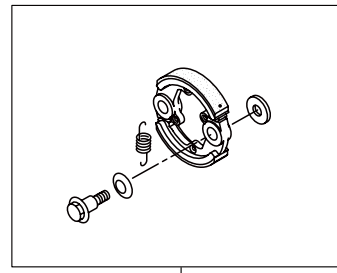

## CONTENTS

1. PARTS KIT .....	1
2. MAIN BODY .....	3
3. GEAR CASE.....	5
4. ENGINE .....	7
5. CARBURETOR, FUEL TANK .....	11
6. ACCESSORIES .....	13

2023. 02.

P/N 525399

BC4322RS  
1. PARTS KIT

1

2

3

BC4322RS  
2. MAIN BODY

Ref. No.	Part No.	Part Name	Q'ty	Remarks
2-1	365116	BC4322RS	1	
2-2	222543	Clutch Case Ass'y	1	Incl.3-10
2-3	222544	Bearing Case	1	
2-4	012649	Bearing	1	#6201ZZ
2-5	016732	Snap Ring	1	#32
2-6	217045	Buffer (A)	1	
2-7	217046	Buffer (B)	1	
2-8	217047	Washer	1	
2-9	092033	Screw	4	M5x15
2-10	222370	Driveshaft Tube Adapter	1	
2-11	217134	Bolt	1	M6x30
2-12	222546	Clutch Drum	1	
2-13	222522	Driveshaft Ass'y	1	
2-14	224129	Driveshaft Tube	1	
2-15	231143	Throttle Trigger	1	
2-16	234696	Hanging Bracket Ass'y	1	Incl.17,18
2-17	232700	Bolt	1	M5x25
2-18	126993	Nut	1	M5
2-19	244238	Label	1	BC4322RS
2-20	223188	Label	1	
2-21	228207	Label	1	
2-22	243344	Label	1	MADE IN JAPAN
2-23	234345	Hanging Strap Ass'y	1	
2-24	232104	Loop Handle Ass'y	1	Incl.25-27
2-25	226462	Loop Handle	1	
2-26	215608	Cap Screw	4	M5x30x16
2-27	081027	Nut	4	M5
2-28	232092	Safety Cover Ass'y	1	Incl.29-35
2-29	231262	Safety Cover Ass'y	1	Incl.30,31
2-30	237364	Threaded Bracket	1	
2-31	221580	Screw	1	4x8
2-32	232093	Bracket Ass'y	1	Incl.33-35
2-33	223179	Bracket	1	
2-34	220632	Cap Screw	2	M6x30
2-35	231704	Washer	2	6x13xt1.0
2-36	231882	String Cutter Ass'y	1	Incl.37-39
2-37	230747	String Cutter	1	
2-38	261250	Cap Screw	1	M5x20
2-39	228325	Nut	1	
2-40	230748	Cover Extention	1	
2-41	219113	Cap Screw	4	M6x20