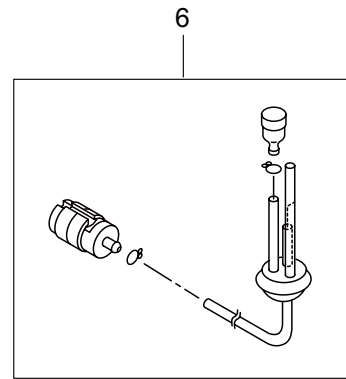

BC4322RS
1. PARTS KIT

1

2

3

4

5

6