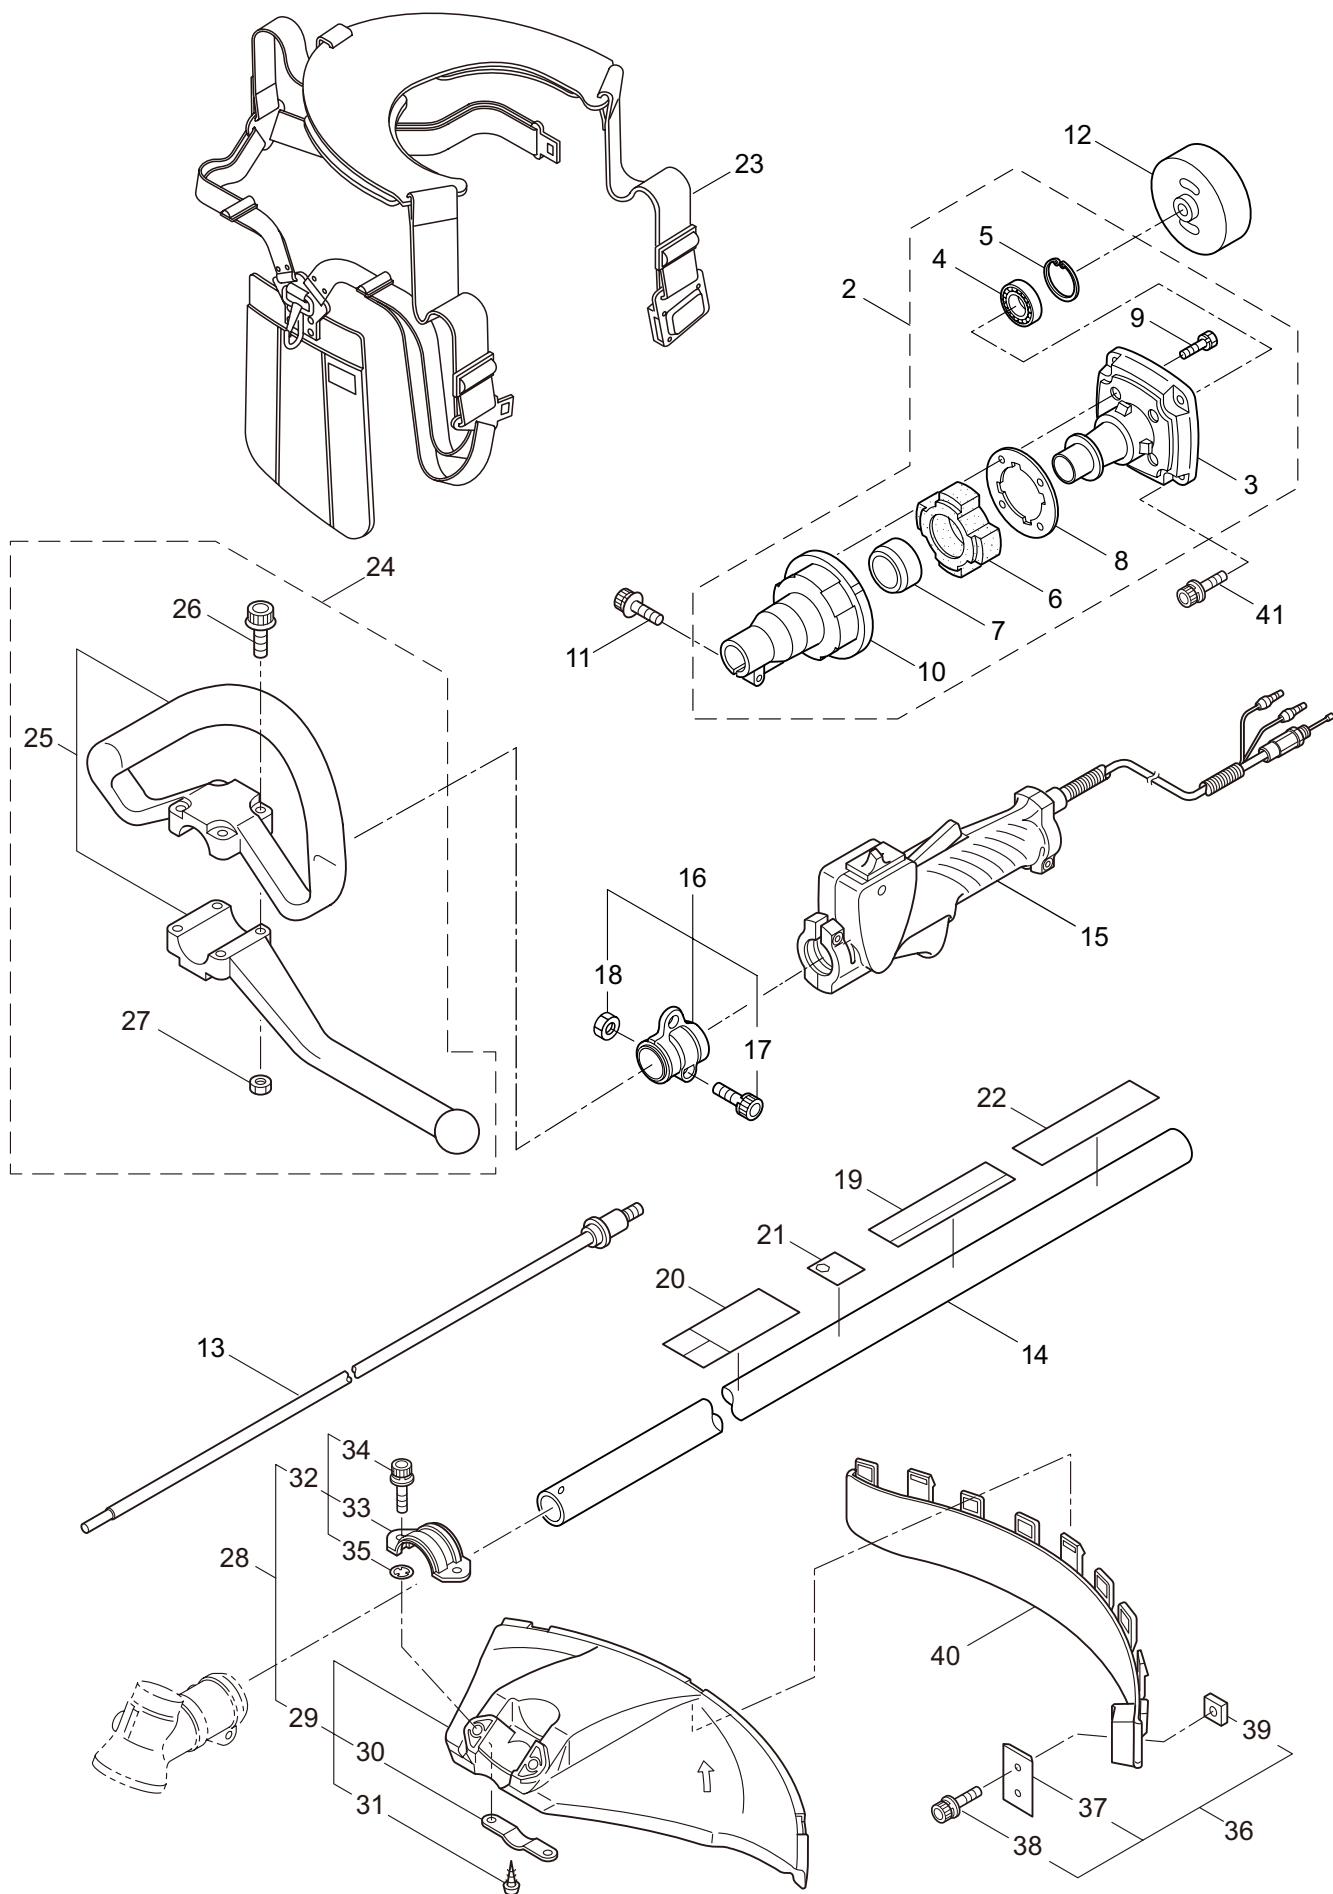

BC4322RS  
2. MAIN BODY

Ref. No.	Part No.	Part Name	Q'ty	Remarks
2-1	365116	BC4322RS	1	
2-2	222543	Clutch Case Ass'y	1	Incl.3-10
2-3	222544	Bearing Case	1	
2-4	012649	Bearing	1	#6201ZZ
2-5	016732	Snap Ring	1	#32
2-6	217045	Buffer (A)	1	
2-7	217046	Buffer (B)	1	
2-8	217047	Washer	1	
2-9	092033	Screw	4	M5x15
2-10	222370	Driveshaft Tube Adapter	1	
2-11	217134	Bolt	1	M6x30
2-12	222546	Clutch Drum	1	
2-13	222522	Driveshaft Ass'y	1	
2-14	224129	Driveshaft Tube	1	
2-15	231143	Throttle Trigger	1	
2-16	234696	Hanging Bracket Ass'y	1	Incl.17,18
2-17	232700	Bolt	1	M5x25
2-18	126993	Nut	1	M5
2-19	244238	Label	1	BC4322RS
2-20	223188	Label	1	
2-21	228207	Label	1	
2-22	243344	Label	1	MADE IN JAPAN
2-23	234345	Hanging Strap Ass'y	1	
2-24	232104	Loop Handle Ass'y	1	Incl.25-27
2-25	226462	Loop Handle	1	
2-26	215608	Cap Screw	4	M5x30x16
2-27	081027	Nut	4	M5
2-28	232092	Safety Cover Ass'y	1	Incl.29-35
2-29	231262	Safety Cover Ass'y	1	Incl.30,31
2-30	237364	Threaded Bracket	1	
2-31	221580	Screw	1	4x8
2-32	232093	Bracket Ass'y	1	Incl.33-35
2-33	223179	Bracket	1	
2-34	220632	Cap Screw	2	M6x30
2-35	231704	Washer	2	6x13xt1.0
2-36	231882	String Cutter Ass'y	1	Incl.37-39
2-37	230747	String Cutter	1	
2-38	261250	Cap Screw	1	M5x20
2-39	228325	Nut	1	
2-40	230748	Cover Extention	1	
2-41	219113	Cap Screw	4	M6x20

BC4322RS  
4. ENGINE

Ref. No.	Part No.	Part Name	Q'ty	Remarks
4-46	284541	Wire,Lead	1	Incl.49-61
4-47	264588	Clamp	1	
4-48	286919	Recoil Ass'y	1	
4-49	280994	Pulley	1	
4-50	280995	Spiral Spring	1	
4-51	280996	Pawl	1	
4-52	280997	Return Spring	1	
4-53	555277	Spring Comp	1	
4-54	280999	Plate	1	
4-55	281000	Set Screw	1	
4-56	281001	Pawl	2	
4-57	281002	Return Spring	2	
4-58	281004	Starter Rope	1	
4-59	262633	Starter Grip	1	
4-60	262981	Cap	1	
4-61	281005	Rope Stopper	1	M5x40 M8
4-62	280834	Starter Pulley Ass'y	1	
4-63	286922	Adapter	1	
4-64	261999	Cap Screw	4	
4-65	126990	Nut	1	
4-66	285735	Packing	4	MARUYAMA
4-67	248685	Label	1	
4-68	265694	Label	1	
4-69	246302	Label	1	