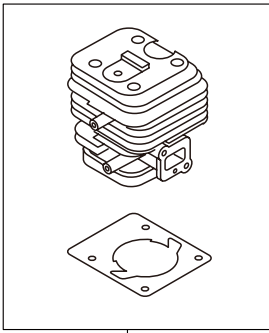

## CONTENTS

1. PARTS KIT .....	1
2. MAIN BODY .....	3
3. GEAR CASE.....	5
4. ENGINE .....	7
5. CARBURETOR, FUEL TANK .....	11
6. ACCESSORIES .....	13

2023. 02.

P/N 525399

BC4322RS  
1. PARTS KIT

1

2

3

BC4322RS  
2. MAIN BODY

Ref. No.	Part No.	Part Name	Q'ty	Remarks
2-1	365116	BC4322RS	1	
2-2	222543	Clutch Case Ass'y	1	Incl.3-10
2-3	222544	Bearing Case	1	
2-4	012649	Bearing	1	#6201ZZ
2-5	016732	Snap Ring	1	#32
2-6	217045	Buffer (A)	1	
2-7	217046	Buffer (B)	1	
2-8	217047	Washer	1	
2-9	092033	Screw	4	M5x15
2-10	222370	Driveshaft Tube Adapter	1	
2-11	217134	Bolt	1	M6x30
2-12	222546	Clutch Drum	1	
2-13	222522	Driveshaft Ass'y	1	
2-14	224129	Driveshaft Tube	1	
2-15	231143	Throttle Trigger	1	
2-16	234696	Hanging Bracket Ass'y	1	Incl.17,18
2-17	232700	Bolt	1	M5x25
2-18	126993	Nut	1	M5
2-19	244238	Label	1	BC4322RS
2-20	223188	Label	1	
2-21	228207	Label	1	
2-22	243344	Label	1	MADE IN JAPAN
2-23	234345	Hanging Strap Ass'y	1	
2-24	232104	Loop Handle Ass'y	1	Incl.25-27
2-25	226462	Loop Handle	1	
2-26	215608	Cap Screw	4	M5x30x16
2-27	081027	Nut	4	M5
2-28	232092	Safety Cover Ass'y	1	Incl.29-35
2-29	231262	Safety Cover Ass'y	1	Incl.30,31
2-30	237364	Threaded Bracket	1	
2-31	221580	Screw	1	4x8
2-32	232093	Bracket Ass'y	1	Incl.33-35
2-33	223179	Bracket	1	
2-34	220632	Cap Screw	2	M6x30
2-35	231704	Washer	2	6x13xt1.0
2-36	231882	String Cutter Ass'y	1	Incl.37-39
2-37	230747	String Cutter	1	
2-38	261250	Cap Screw	1	M5x20
2-39	228325	Nut	1	
2-40	230748	Cover Extention	1	
2-41	219113	Cap Screw	4	M6x20