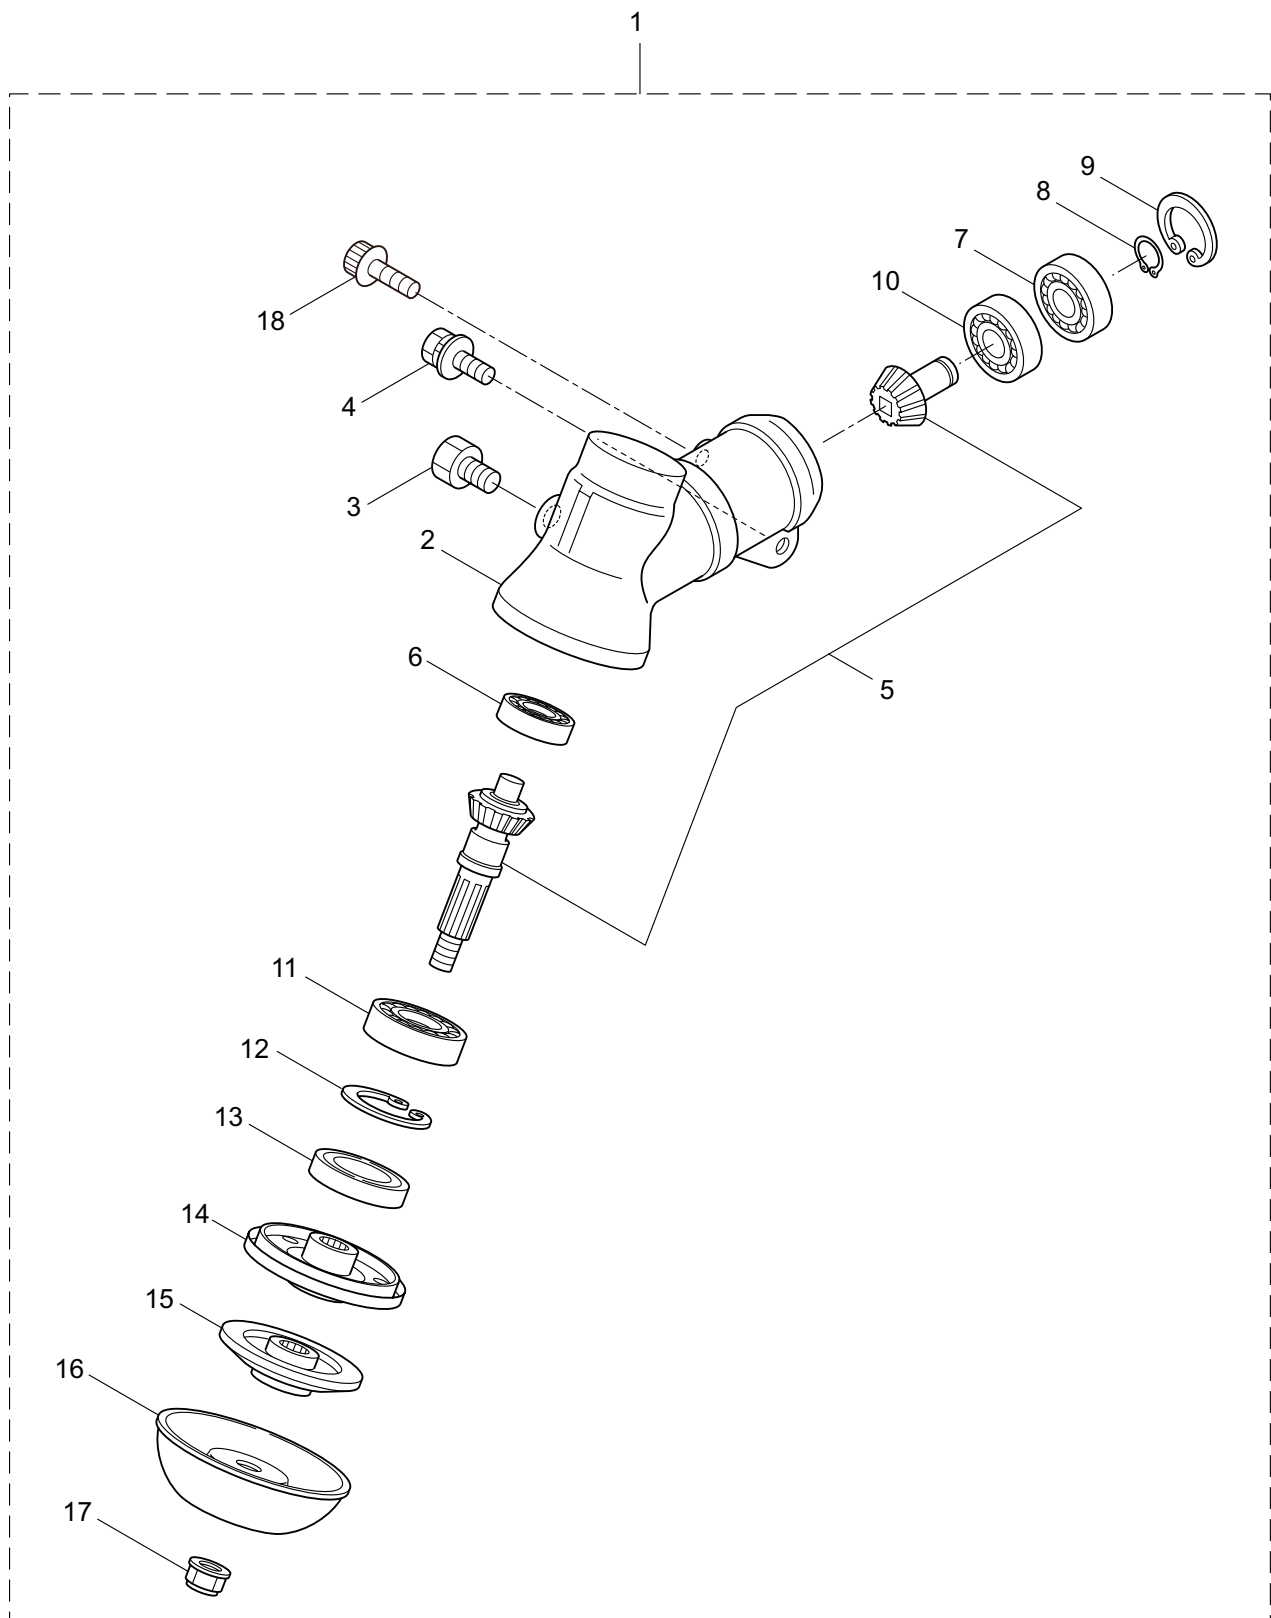

BC4322RS
3. GEAR CASE

Ref. No.	Part No.	Part Name	Q'ty	Remarks
3-1	234837	Gearcase Ass'y	1	Incl.2-18
3-2	232850	Gearcase	1	
3-3	234109	Bolt	1	M8x8
3-4	217134	Bolt	1	M6x30
3-5	234349	Gear Set	1	
3-6	014490	Bearing	1	#6000
3-7	106933	Bearing	1	#6000Z
3-8	014210	Snap Ring	1	#10
3-9	054676	Snap Ring	1	#26
3-10	014490	Bearing	1	#6000
3-11	012544	Bearing	1	#6202
3-12	012380	Snap Ring	1	#35
3-13	232049	Oil Seal	1	D21355
3-14	232322	Bracket A Ass'y	1	
3-15	232052	Bracket B	1	
3-16	230849	Stabilizer	1	
3-17	232920	Nut	1	M10x1.25
3-18	217135	Bolt	1	M6x10